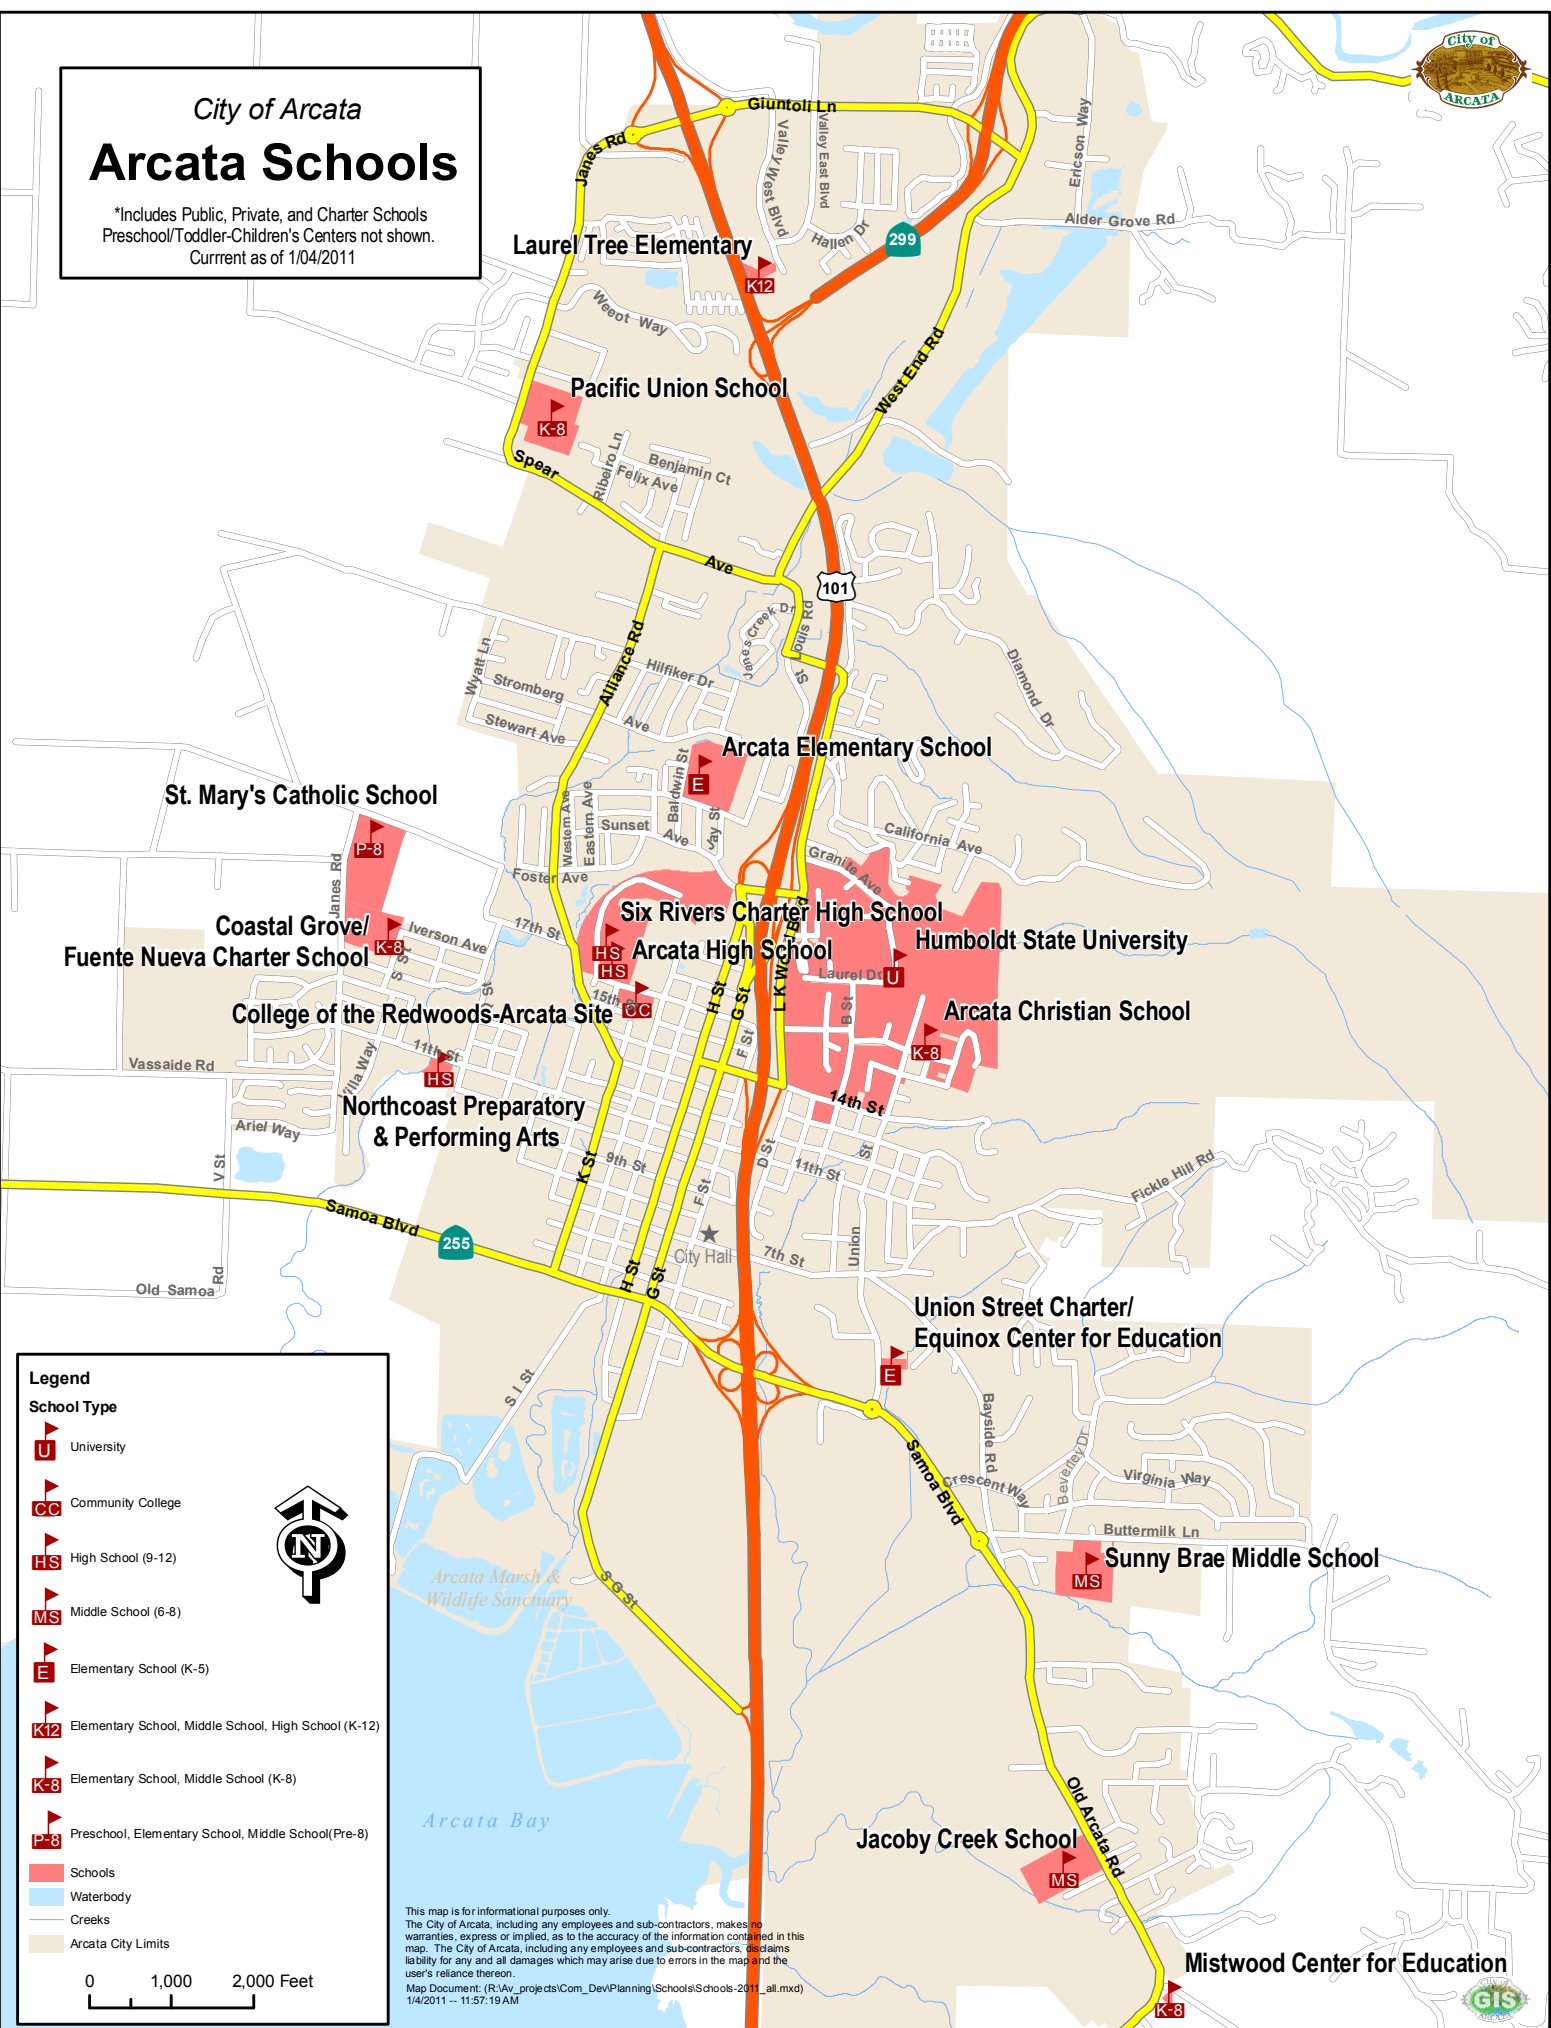

City of Arcata Arcata Schools

*Includes Public, Private, and Charter Schools
Preschool/Toddler-Children's Centers not shown.
Current as of 1/04/2011

Legend

School Type

- University
- Community College
- High School (9-12)
- Middle School (6-8)
- Elementary School (K-5)
- Elementary School, Middle School, High School (K-12)
- Elementary School, Middle School (K-8)
- Preschool, Elementary School, Middle School (Pre-8)
- Schools
- Waterbody
- Creeks
- Arcata City Limits

0 1,000 2,000 Feet

This map is for informational purposes only. The City of Arcata, including any employees and sub-contractors, makes no warranties, express or implied, as to the accuracy of the information contained in this map. The City of Arcata, including any employees and sub-contractors, disclaims liability for any and all damages which may arise due to errors in the map and the user's reliance thereon.
Map Document: (R:\Av_projects\Com_Dev\Planning\Schools\Schools-2011_all.mxd)
1/4/2011 - 11:57:19 AM